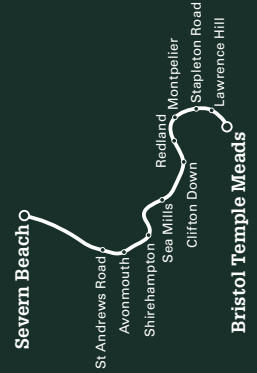

* Standard network charges apply.
Calls from mobiles may be higher

Digital Copy

Don't miss out on all the latest offers, special deals and news from GWR. Register your email address now at GWR.com/news

Earn Nectar points when you buy your train tickets online at GWR.com

Download our app to purchase tickets and check train times. Search for GWR in your app store

Follow us @GWRhelp

Find us on Facebook Messenger Search for Great Western Railway

GWR Customer Support
GWR.com
03457 000 125 * (0600 to 2300 daily)

Further information

C6

Great Western Railway
Guide to train times
11 December 2016 to 20 May 2017

Bristol to Severn Beach
The Severn Beach Line

A First Company

Severn Beach to Bristol – The Severn Beach Line

MONDAYS TO FRIDAYS

Severn Beach	d	0600	.	0715	0751	.	.	0956	.	.	1154	.	.	1356	.	.	1554	.	.	1754	1845	.	.	2127	.	2254
St Andrews Road	d	0606	.	0721	0757	.	.	.	.	.	1200	.	.	.	.	.	1600	.	.	1800	1851	.	.	2133	.	2300
Avonmouth	ⓐ	0610	.	0725	0801	.	.	1004	.	.	1204	.	.	1404	.	.	1604	.	.	1804	1855	.	.	2137	.	2304
Avonmouth	ⓑ	0612	0629	0725	0801	0836	0915	1004	1034	1115	1204	1234	1315	1404	1434	1515	1604	1634	1715	1804	1855	1932	2003	2137	2215	2304
Shirehampton	d	0616	0633	0729	0805	0840	0919	1007	1038	1119	1207	1238	1319	1407	1438	1519	1607	1638	1719	1807	1859	1936	2007	2141	2219	2307
Sea Mills	d	0620	0637	0734	0810	0844	0923	1011	1042	1123	1211	1242	1323	1411	1442	1523	1611	1642	1723	1811	1904	1940	2011	2146	2223	2311
Clifton Down	d	0625	0643	0740	0816	0849	0928	1016	1049	1130	1216	1248	1330	1416	1448	1531	1616	1647	1729	1816	1911	1945	2016	2151	2232	2316
Redland	d	0628	0645	0744	0819	0852	0931	1019	1052	1133	1219	1251	1333	1419	1451	1534	1619	1650	1732	1819	1914	1948	2019	2154	2235	2319
Montpelier	d	0630	0647	0746	0821	0855	0933	1021	1055	1136	1221	1254	1336	1421	1454	1536	1621	1653	1735	1822	1916	1951	2022	2156	2238	2321
Stapleton Road	d	0636	0653	0752	0826	0901	0939	1025	1101	1140	1225	1301	1341	1426	1501	1542	1626	1659	1741	1828	1922	1956	2028	2202	2244	2326
Lawrence Hill	d	0638	0655	0755	0828	0904	0941	.	1103	1142	.	1303	1343	.	1503	1545	.	1701	1744	1830	1925	1958	2030	2204	2247	2328
Bristol Temple Meads	ⓐ	0641	0701	0758	0832	0910	0947	1032	1111	1149	1232	1310	1350	1432	1510	1551	1631	1708	1750	1834	1928	2007	2034	2207	2253	2332

SATURDAYS

Severn Beach	d	.	.	0754	.	0855b	0954	.	1055b	1154	.	1255b	1354	.	1455b	1554	.	1655b	1754	1854	1947	2131	.	2254
St Andrews Road	d	.	.	0800	.	0907b	1000	.	1107b	1200	.	1307b	1400	.	1507b	1600	.	1707b	1800	1900	1953	2135	.	2300
Avonmouth	ⓐ	.	.	0804	.	0910b	1004	.	1110b	1204	.	1310b	1404	.	1510b	1604	.	1710b	1804	1904	1957	2139	.	2304
Avonmouth	ⓑ	0635	0715	0804	0835	0916	1004	1035	1116	1204	1235	1316	1404	1435	1516	1604	1635	1716	1804	1904	1957	2139	2216	2304
Shirehampton	d	0638	0718	0807	0838	0919	1007	1038	1119	1207	1238	1319	1407	1438	1519	1607	1638	1719	1807	1907	2000	2143	2219	2307
Sea Mills	d	0642	0722	0811	0842	0923	1011	1042	1123	1211	1242	1323	1411	1442	1523	1611	1642	1723	1811	1911	2004	2147	2223	2311
Clifton Down	d	0647	0731	0816	0847	0930	1016	1048	1131	1216	1248	1331	1416	1448	1531	1616	1647	1731	1816	1929c	2009	2152	2231	2316
Redland	d	0650	0733	0819	0850	0932	1019	1051	1134	1219	1250	1334	1419	1451	1534	1619	1650	1734	1819	1931	2012	2154	2234	2319
Montpelier	d	0652	0735	0821	0852	0934	1021	1053	1136	1221	1252	1336	1421	1453	1536	1621	1652	1736	1821	1933	2014	2156	2236	2321
Stapleton Road	d	0656	0740	0825	0855	0939	1025	1059	1140	1225	1256	1340	1425	1459	1540	1624	1655	1740	1825	1939	2017	2202	2240	2325
Lawrence Hill	d	0658	0742	0827	0857	0941	.	1101	1142	.	1258	1342	.	1501	1542	.	1657	1742	1827	1941	2019	2204	2242	2327
Bristol Temple Meads	ⓐ	0706	0749	0832	0906	0948	1032	1110	1152	1232	1306	1350	1432	1510	1550	1632	1707	1750	1832	1946	2026	2209	2250	2332

SUNDAYS