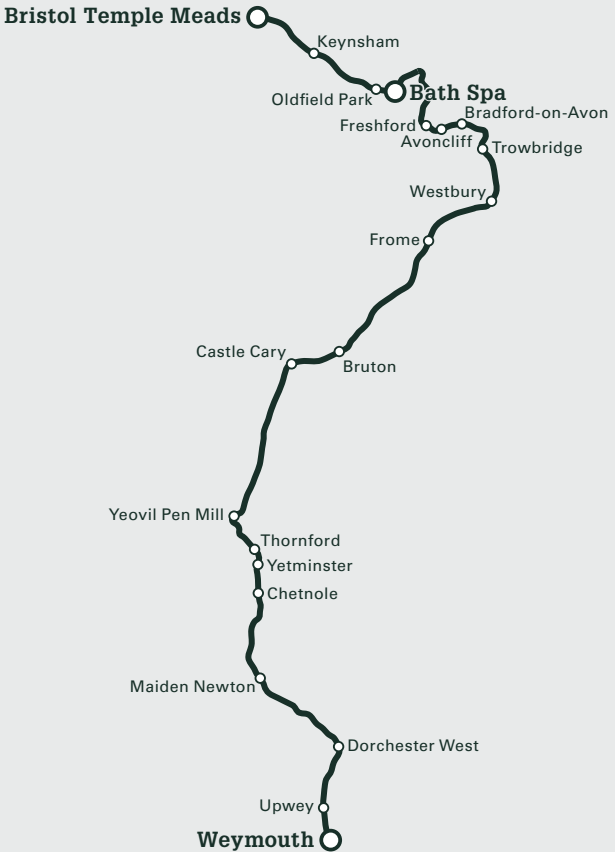

Bristol to Weymouth

The Heart of Wessex Line