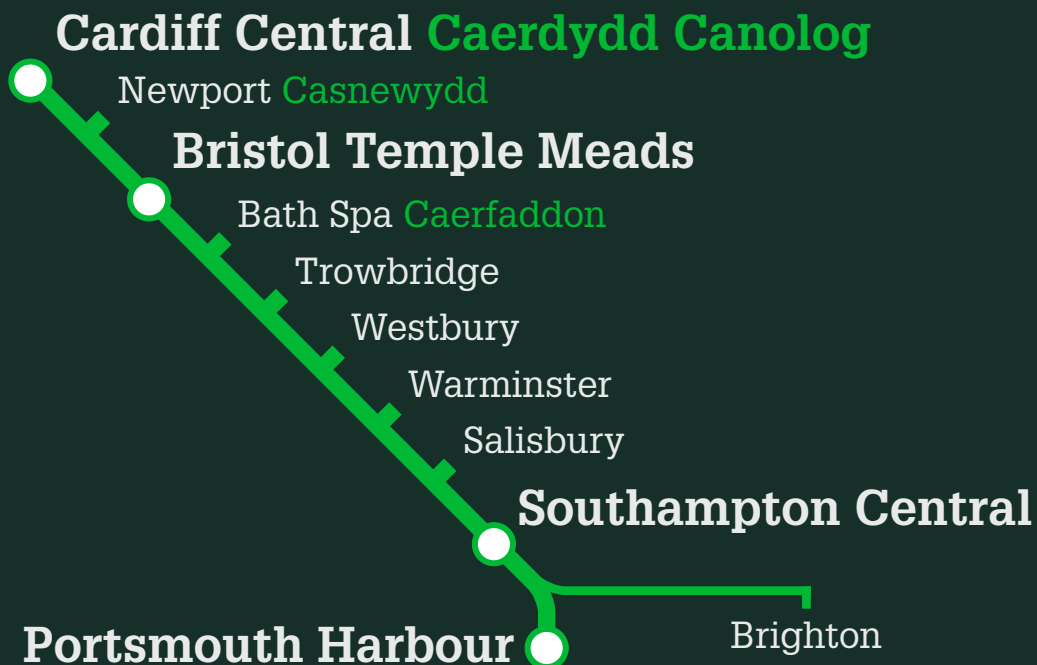

**Great Western Railway**

Timetable *Amserlen*

19 May to 14 December 2019 *19 Mai i 14 Rhagfyr 2019*

**B2**

Cardiff and Bristol to Southampton, Portsmouth and Brighton Summary

*Caerdydd a Bryste i Southampton,  
Portsmouth a Brighton Crynodeb*

Welcome to our guide to services showing a summary of trains from Cardiff and Bristol to Southampton, Portsmouth and Brighton.

All services in this timetable are operated by Great Western Railway.