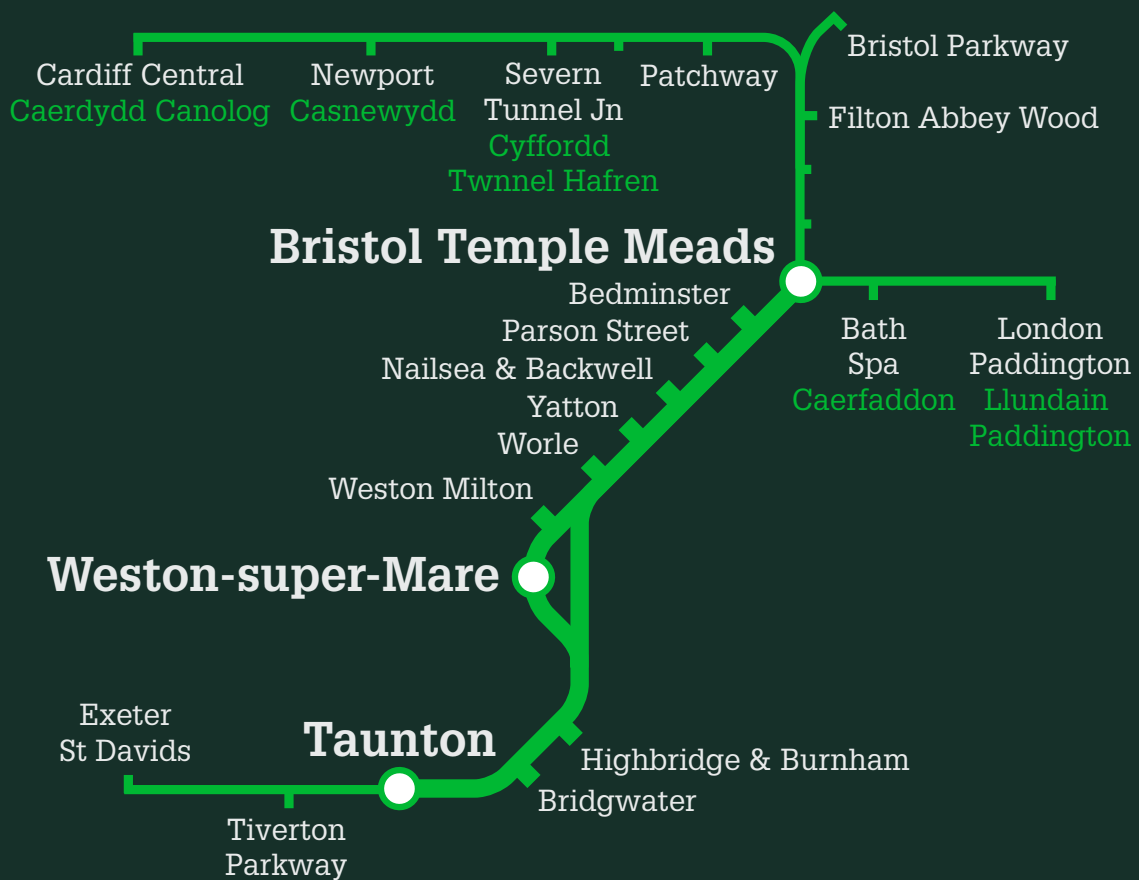

Great Western Railway

Timetable *Amserlen*

19 May to 14 December 2019 *19 Mai i 14 Rhagfyr 2019*

B4

Bristol to Weston-super-Mare and Taunton

Bryste i Weston-super-Mare a Taunton

Welcome to our guide to services showing showing all trains between Bristol Temple Meads, Weston-super-Mare and Taunton.

BRISTOL TO WESTON-SUPER-MARE AND TAUNTON
BRYSTE I WESTON-SUPER-MARE A TAUNTON

UNTIL 7 SEPTEMBER / HYD 7 MEDI

Table with 20 columns representing stations from Cardiff Central to Taunton. Rows include operator details, facilities, and specific train services with their respective times.