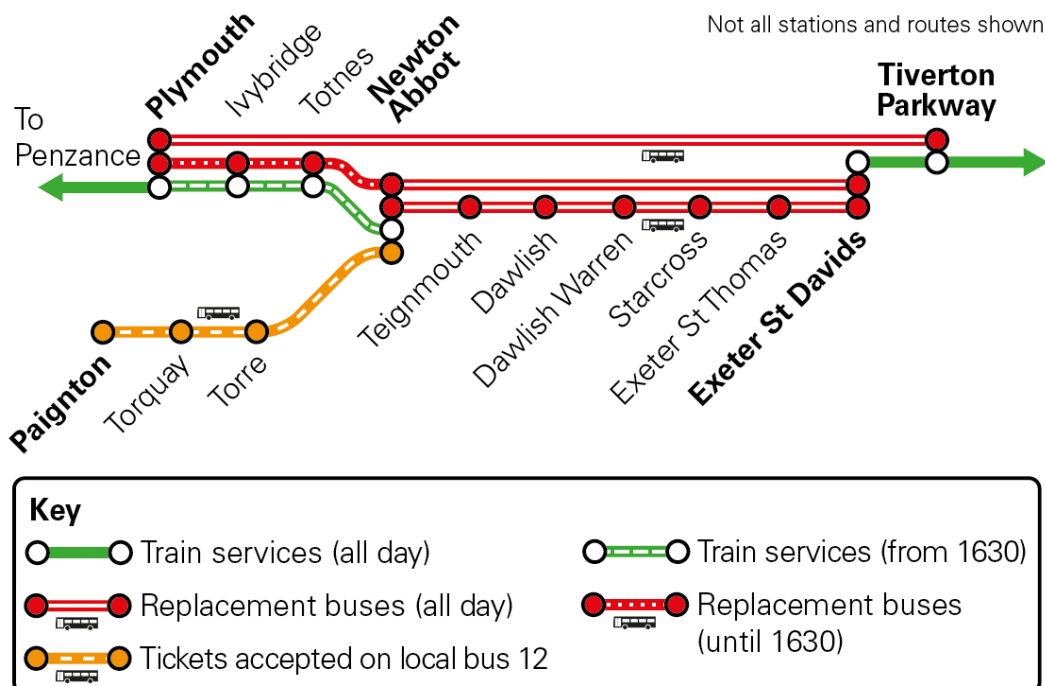

Sunday 19 March