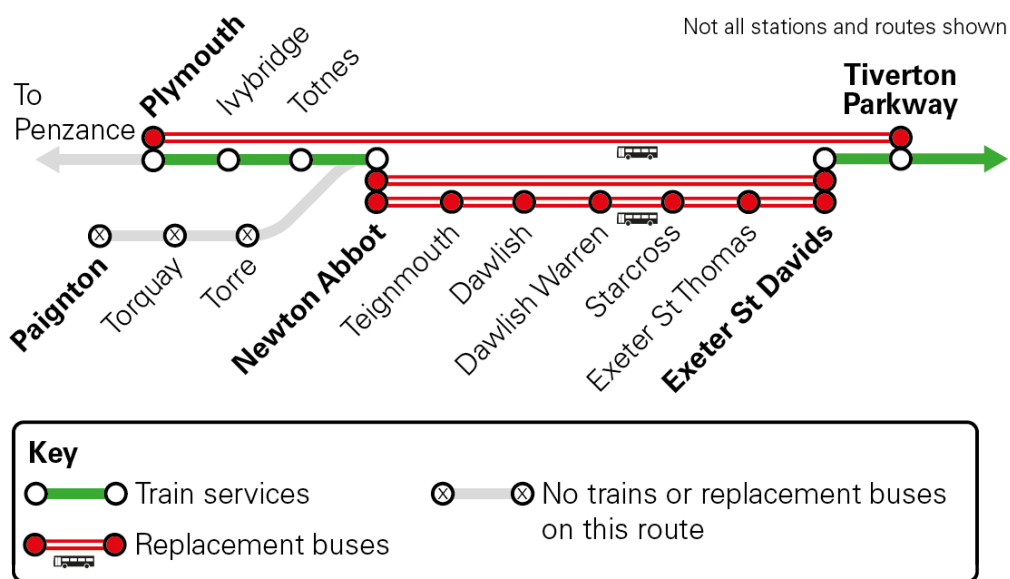

Weekend of 18/19 March 2023

Track renewals in the South Devon area will affect train services between Exeter St Davids, Newton Abbot and Plymouth.

The main closure will be between Exeter St Davids and Newton Abbot, but this will expand to include Paignton and Plymouth on the Sunday.

Industrial action on Saturday 18 March will mean a reduced service will be in place on this day.

The maps below show this in more detail:

Saturday 18 March **UPDATED**